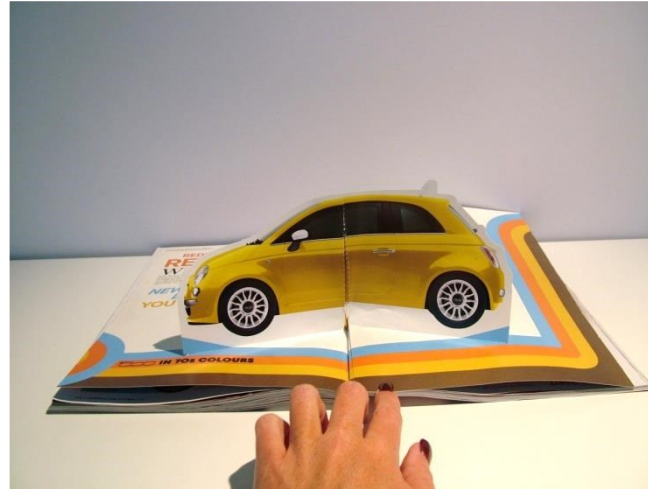

Old style Fleet News shown below with vertical bellyband with Haribo TipOn

Old style Fleet News shown here with slide out TipOn

BellyBand's with TipOn's or Inserts

BellyBand with PostCardInserts

BannerMessagePen

These pens can be attached to a bellyband or coverwrap (specific position), you can choose a plastic style pen (shown left) or a slightly more upmarket version (shown below) the banner is printed from your creative supplied.

Internal Gate Fold/ Barndoors

8 Page Central Barndoors

4 Page Internal Gatefold

MiniBrochureTip-on

TipOn's

TipOn on FullPageAdvertisement + Advertorial

Pop-Up's

Pop-up's are quoted according to the type of creative and level of work required.